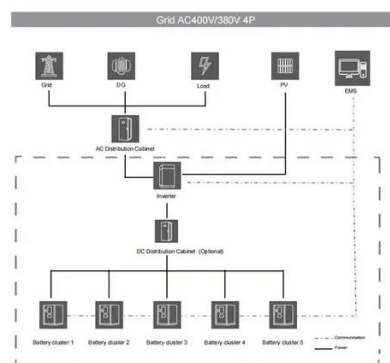

Find & share your Recap

Recap is unique to you and your watch history. Some specific cards or stats may also have different eligibility criteria, so it's normal to see different insights than your friends based ...

Sign in & out of

Note: You'll need a Google Account to sign in to . Learn how to create a Google Account. If you're having trouble signing in to your account, check out our accounts ...

TitanFlow(TM)

Say goodbye to discomfort and constant bathroom trips with TitanFlow(TM) -- the advanced formula designed to restore control, comfort, and confidence. Backed by cutting-edge Johns Hopkins ...