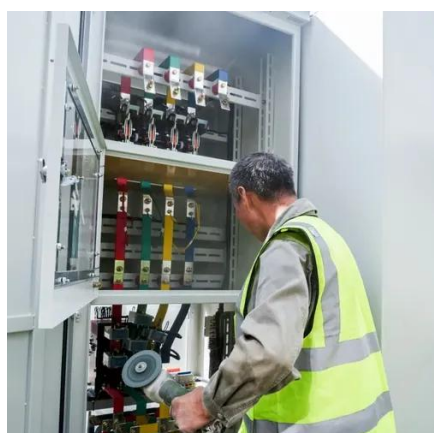

ONE+ 18V 1000-Watt Max 12V Automotive Power Inverter with Dual ...

Dual power technology allows users to pull power from an 18V ONE+ battery or from a vehicle, making this perfect for on-the-go power. Power anything from small electronic devices to ...