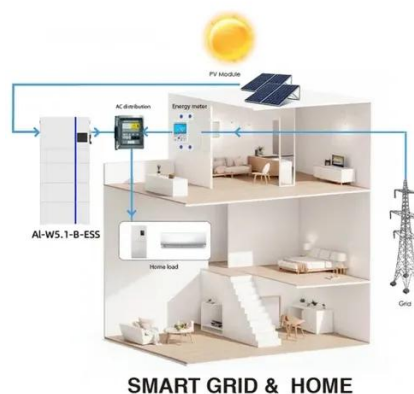

Find 12-volt-Battery batteries at Lowe's today. Shop batteries and a variety of electrical products online at Lowes .