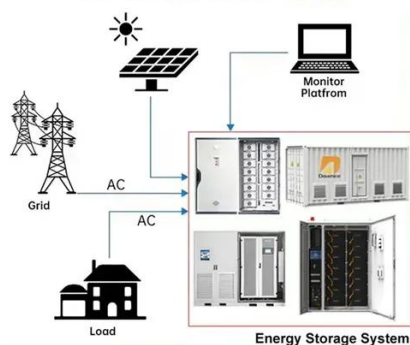

DISTRIBUTED PV GENERATION + ESS

About Abi (Copy) -- 20A Aromatherapy

Abi Titterington Lough is a scent composer, aromatherapist, reiki practitioner, holistic facialist, founder of 20A Aromatherapy and in our Neighbourhood Apothecary.

[Solar container Mobil-Grid® 500+ solarfold](#)

Mobil-Grid® 500+ solarfold is a 20 Feet ISO High Cube container, with CSC certification, which integrates a plug and play pre-wired deployable and redeployable solar plant