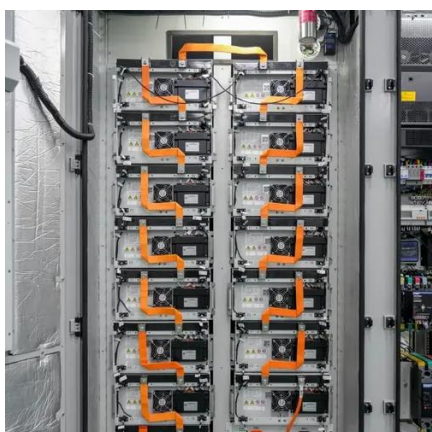

Anern Dual Voltage Hybrid Solar Inverter 4200W 24V 2300W 12V to 220-230VAC, Pure Sine Wave Off-Grid Inverter with 120A MPPT Solar Charge Controller, Fit for 12V/24V Lithium Lead ...

Best 12 Volt to 220 Volt Pure Sine Wave Inverters for Home and ...

Finding a reliable 12 volt to 220 volt inverter is essential for converting DC power from batteries into steady AC power for various applications. Whether for home backup, RV ...

Best 24V to 220V Power Inverters for Home, RV, and Solar Systems

This inverter supports both 12V and 24V input voltages and outputs a stable pure sine wave signal at 220VAC with conversion efficiency over 90%, which minimizes energy loss.

[1500 Watt Modified Sine Wave Inverter, 12VDC to 220VAC](#)

Designed for high performance and reliability, this 1500 watt modified sine wave inverter is suitable for a variety of home and industrial applications. It supports 12V or 24V battery input ...

Inverter 12v To 220v