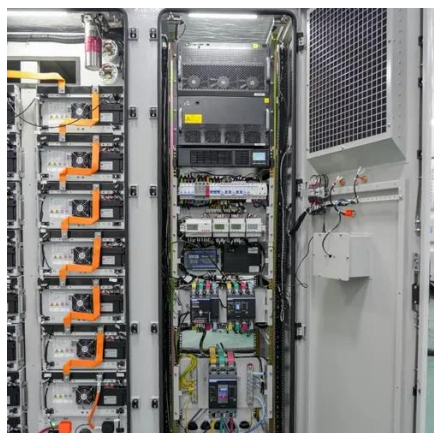

220v to DC 12v inverter