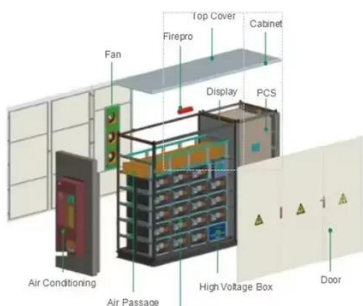

X3 Pro G2 25kW OnGrid Inverter