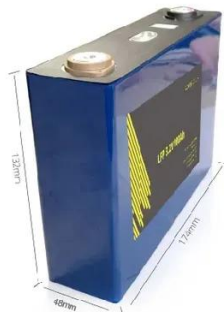

### Lithium battery parameters

Product capacity: 100Ah

Product size: 135\*197\*35mm

Product weight: 1.82kg

Product voltage: 3.2V

internal resistance: within 0.5