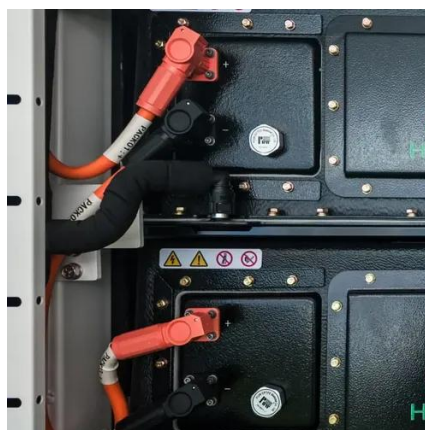

[Standard Solar Panel Sizes And Wattages (100W-500W ...)](#)

If you want to calculate how many solar panels you can put on your roof, you will obviously need to know the size of a solar panel. Example: 5kW solar system is comprised of 50 100-watt ...

[Support for OptiPlex 5040 Tower . Manuals & Documents](#)

Discover manuals and documentation for your OptiPlex 5040 Tower. Choose a product or enter your Service Tag for customized content.