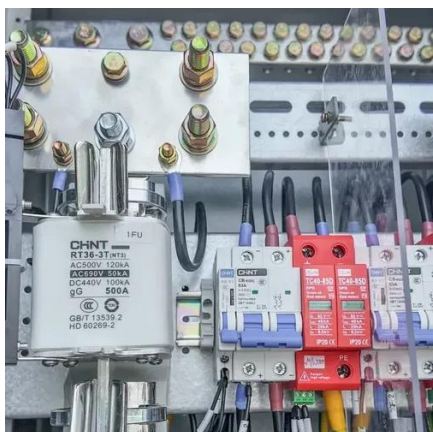

545W solar panel inverter

[PornhubComments: Showcasing the wit of Pornhub commenters.](#)

Showcasing the wit of Pornhub commenters. Who comments on Pornhub videos? These people.

CW Energy 16.35kW Pallet

High-efficiency bifacial solar panels designed for maximum energy output and durability. Engineered for low power loss, improved shading tolerance, and reduced hot spot ...