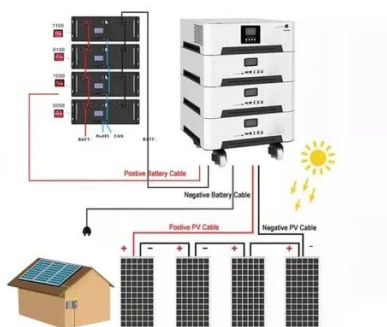

One 5G base station is estimated to consume about as much power as 73 households (6), and 3x as much as the previous generation of base stations (5), (7). When base stations, data centers ...