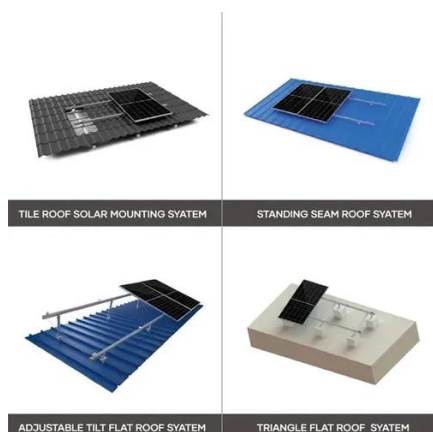

5g base station communication equipment foundation

5g base station communication equipment foundation

What Is a Base Station? Exploring the Core of 5G Networks and ...

Base stations are the core of mobile communication, and with the rise of 5G, thermal and energy challenges are increasing. This article explains the definition, structure, ...

[Chapter 2: Architecture -- Private 5G: A Systems Approach ...](#)

In 5G, base stations are known as gNB, where the "g" stands for next Generation. The Mobile Core is a bundle of functionality (conventionally packaged as one or more devices) that serves ...

5G Base Station

5G base station is the core equipment of 5G network, which provides wireless coverage and realizes wireless signal transmission between wired communication network ...

[Complete Guide to 5G Base Station Construction](#)

What is 5G Base Station Structural Parts? Uses, How It Works

In essence, 5G base station structural parts are the physical foundation that supports the advanced hardware necessary for next-generation wireless communication.