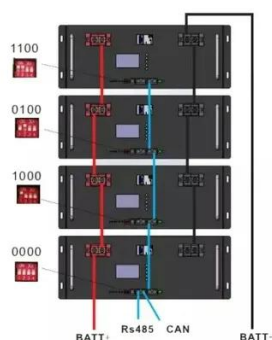

-poo in American English (pu) suffix forming adjectives and nouns with diminutive force, often disparaging [added to adjectives and nouns, esp. those ending in -y or -ie]