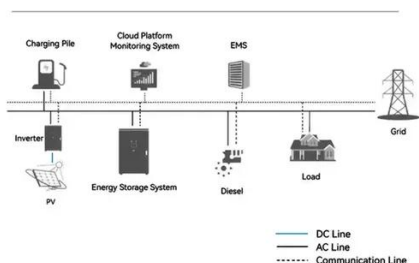

System Topology