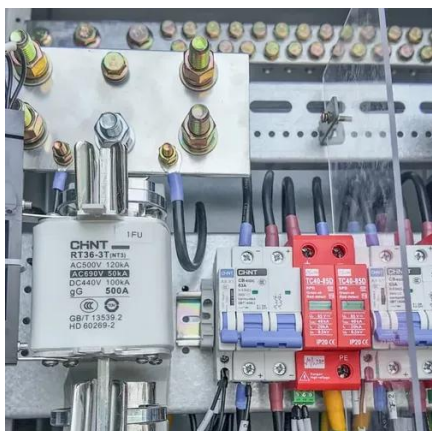

8 solar container battery cabinets ESS power base station