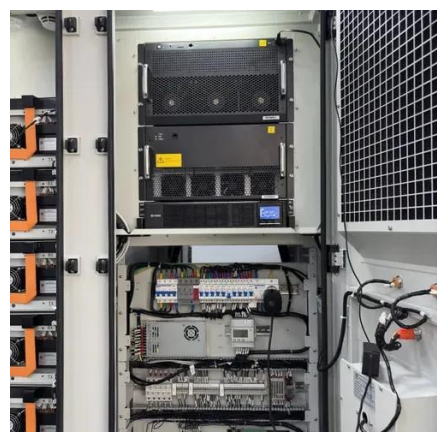

[How a Battery Energy Storage System (BESS) is Built](#)

At Australian Control Engineering (ACE), we specialise in designing, integrating, and commissioning Battery Energy Storage Systems (BESS) that support the growing demand ...

[Ocean Energy - Battery Energy Storage](#)

Ocean Energy is transforming Australia's clean energy with high quality battery energy storage systems. Whether you are interested in a quote to buy a battery or just want to ask us some ...