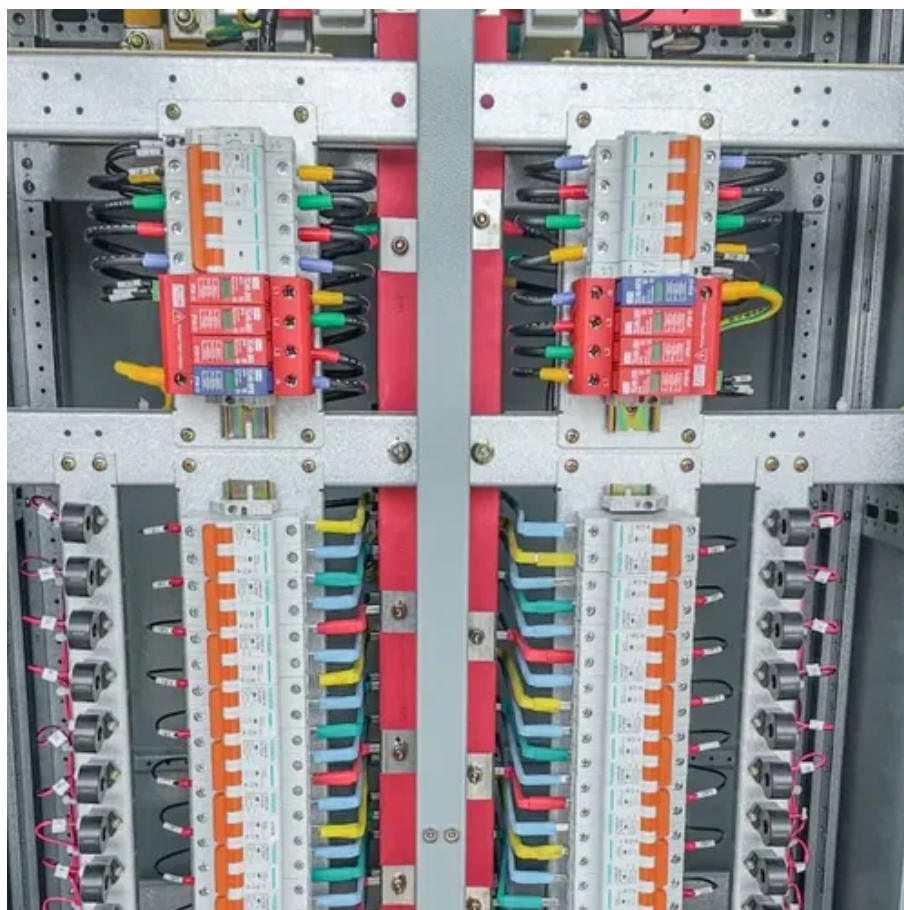

BESS portable camping power box in Gothenburg Sweden

BESS portable camping power box in Gothenburg Sweden

Top Portable Power Supply Manufacturers in Gothenburg, Sweden...

Summary: Discover the leading portable power supply manufacturers in Gothenburg driving innovation in renewable energy storage, industrial backup systems, and consumer solutions. ...