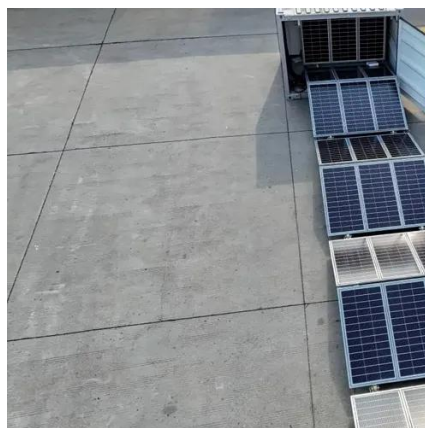

Battery energy storage system

A battery energy storage system (BESS), battery storage power station, battery energy grid storage (BEGS) or battery grid storage is a type of ...