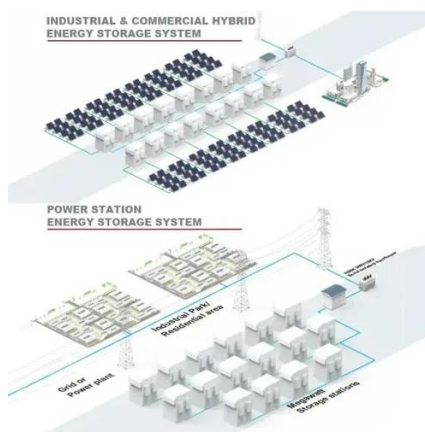

[Two47 Base Station , L3Harris® Fast. Forward.](#)

Access tomorrow's technology today with a base station that seamlessly integrates with your existing systems, while giving you the flexibility to ...