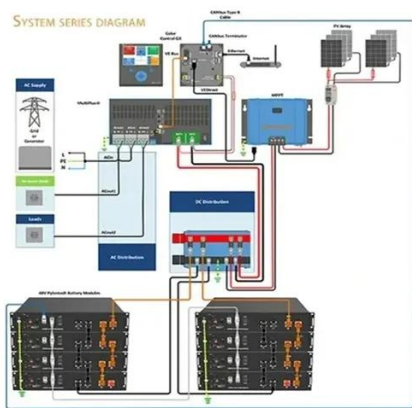

Power Distribution Units

Supplies and solutions for every industry, plus easy ordering, fast delivery and 24/7 customer support.

BASE STATION EQUIPMENTS & CABINETS

Choosing the right base station equipment is essential for building a strong, reliable, and future-ready telecom network. Whether you're deploying a new site or upgrading existing ...