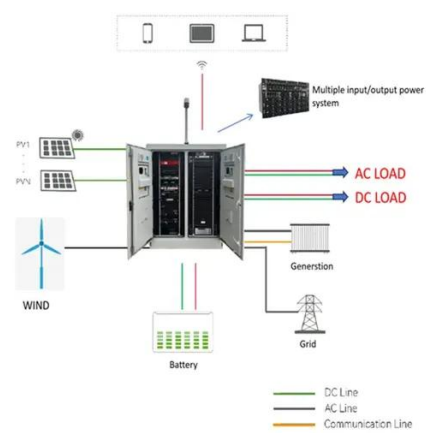

Battery 60v plus inverter

Battery 60v plus inverter

[Greenworks 60V Pro 300 Watt Power Inverter \(Tool Only\)](#)

Greenworks 300W continuous power station is perfect for on-the-go power needs. It comes with a 120V outlet to power televisions, speakers, lights, fans, small appliances and more, along with ...

Toro 60V Max* Flex-Force Impulse Endeavor Inverter , 51860T , TORO

It's a portable inverter that generates power where you need it from any 60V battery in the Flex-Force lineup. Charges the ...

[Toro 60V Max* Flex-Force Impulse Endeavor Inverter , 51860T](#)