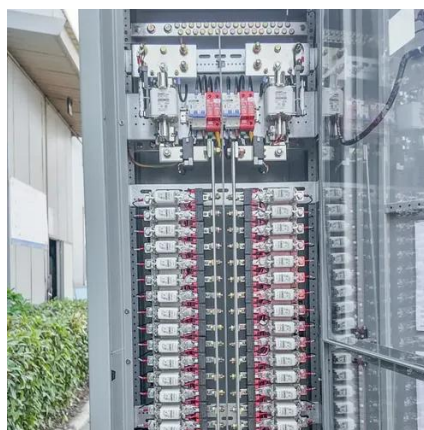

Made with welded heavy-gauge steel construction, our battery backup cabinets and battery racks are made to last and designed with options to give your facility a unified look.

New Battery

So I think the time has come to replace the main battery. Its the original Volvo 70ah EFB battery that was on the car from new in 2016.. The car starts fine but I keep getting the ...