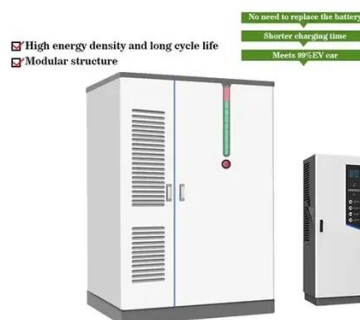

APC Trade-UPS is a 1-phase UPS program that offers new and existing customers the ability to trade in older battery backup units for the most up
...