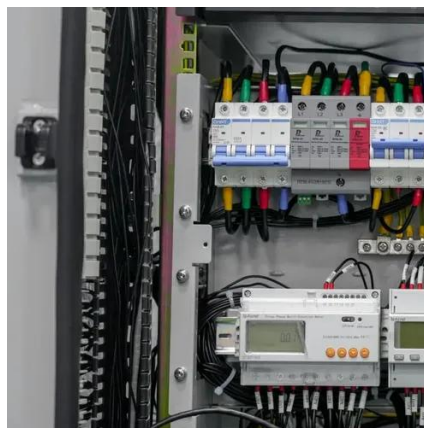

APC SUVTOPT007 APC Smart-UPS VT Battery Temperature Sensor ...

APC SUVTOPT007 APC Smart-UPS VT Battery Temperature Sensor for External Battery Cabinet

APC Smart-UPS VT Battery Temperature Sensor for External Battery

APC Trade-UPS is a 1-phase UPS program that offers new and existing customers the ability to trade in older battery backup units for the most up-to-date 1-phase power protection models at ...

[APC Smart-UPS VT Battery Temperature Sensor ...](#)