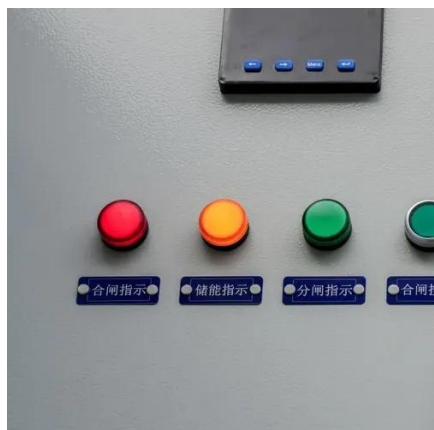

Gomselmash

STANDARDS COMPLIANCE Our equipment complies not only with the Belarusian and Russian but also with European quality standards.