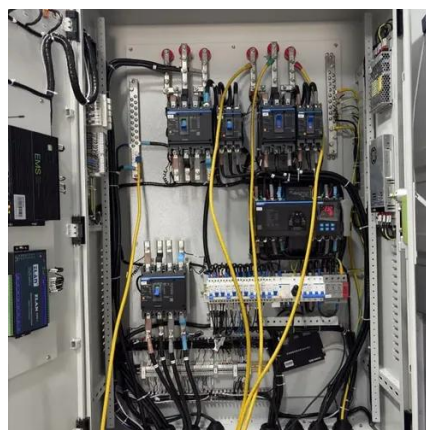

Arimon UPS backup battery cabinets offer breaker or fuse protection up to 800 Amps. UPS circuit breaker options include auxiliary contacts, ...

[Protege DIN Rail 8A Intelligent Power Supply . ICT](#)

The Protege DIN Rail 8A Intelligent Power Supply provides the Protege system with 12VDC power, ideal for running security, access control or automation devices along with large ...