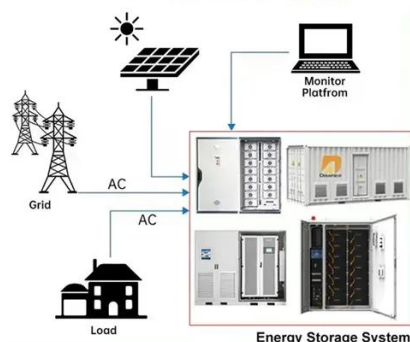

New, Surplus & Used switch gears for sale. Buy switchgears from Allen Bradley, General Electric and more.

DISTRIBUTED PV GENERATION + ESS

LV Switchgear Cabinet

Compatible with three-phase 480Y277 V AC, the unit features a Incoming 600 A main circuit breakers & 4 x 600A Outgoing Circuit Breakers.