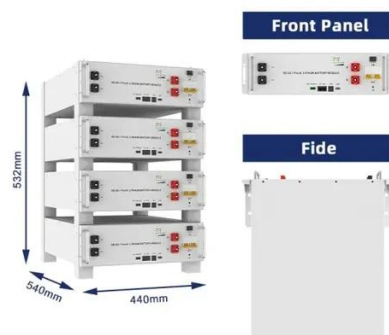

KSB-S Safety Breaker is a MCB or MCCB that is enclosed in a flame-retardant, impact-resistant plastic enclosure. It is used for indoor applications and is applicable for RCBO, plug-in, and ...