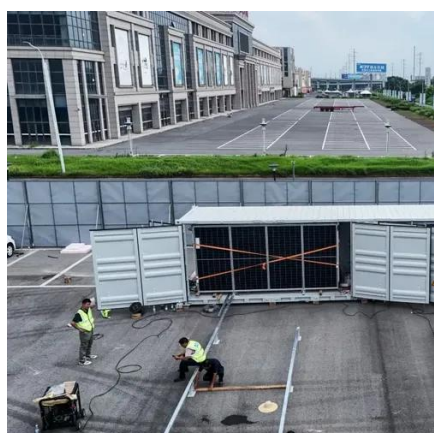

KOTEN SAFETY BREAKER 2P (KSB)

Protects the electrical circuit from damage caused by overload electricity or short circuit. Once it detects a problem it automatically trips and cuts off the power. Dimension: L x W x H (15.5cm ...

[BuilderWare , Your hardware superstore!](#)

BuilderWare , Your hardware superstore! Koten Safety Breaker (Nema3r) 20A (2P) Koten Safety Breaker (Nema3r) 60A (2P) Koten Safety Breaker KSB-S W/ Universa Koten ...