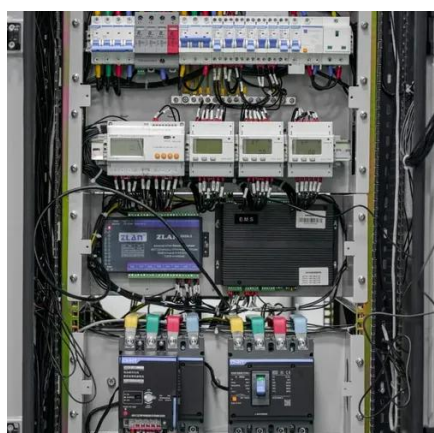

Bloemfontein

Bloemfontein is located in central South Africa on the southern edge of the Highveld at an elevation of 1,400 metres (4,600 ft), bordering on the semi-arid region of the Karoo. The area ...