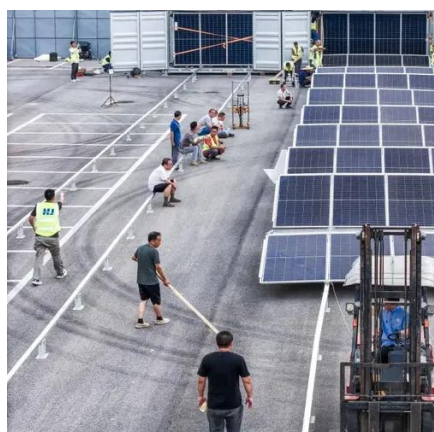

Known as the 'City of Roses', Bloemfontein is a small interior city that forms the economic and cultural centre of the Free State, and is the judicial capital of South Africa.