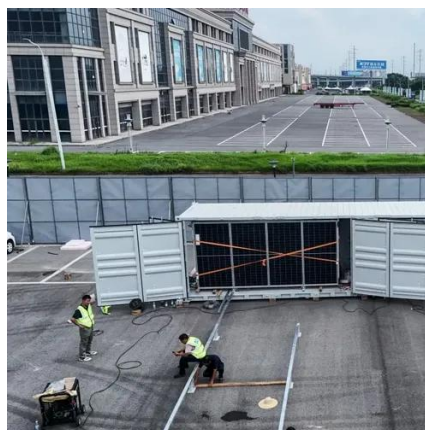

Botswana is a land-locked country dominated in geographical terms by the Kalahari Desert - a sand-filled basin averaging 1,100 meters above sea level. Botswana is bordered by Zambia ...