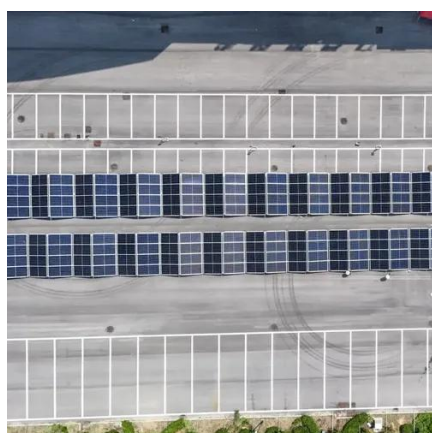

[Botswana , Culture, Facts & Travel ,](#)

Botswana, a country in southern Africa roughly the size of Texas with a population of approximately 2 million, has a stable democratic, parliamentary government, and a stable ...