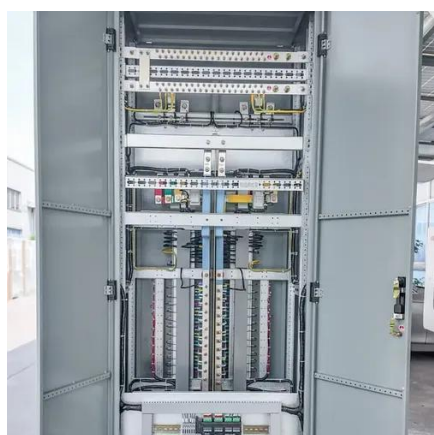

[Best 12V to 220V Power Inverters for Cars, RVs, ...](#)