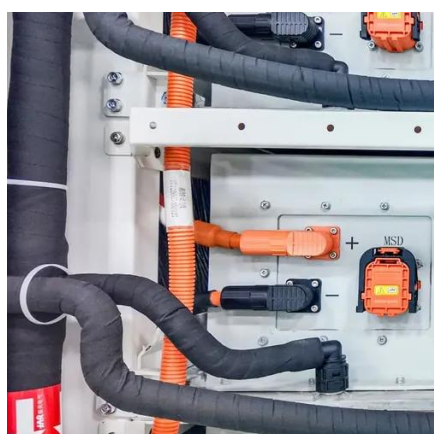

Power Inverters

To make the most of your 12V inverter, start by choosing the right power inverter for your car or truck. First, determine the wattage you need. Most computers, cellphones, and tablets only ...

Best 12 Volt to 220 Volt Inverters for Cars, RVs, and Off-Grid Use

Finding a reliable 12V to 220V inverter is essential for powering home-like devices from a vehicle or off-grid setup. This article highlights five top-rated models, spanning high ...