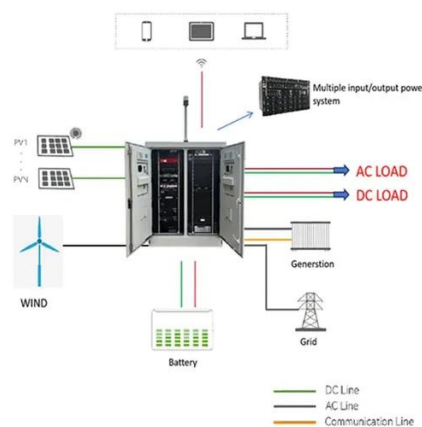

China Exports of parts switches, automatic circuit breakers, relays or connector to Republic of the Congo was US$306.95 Thousand during 2023, according to the United Nations COMTRADE ...