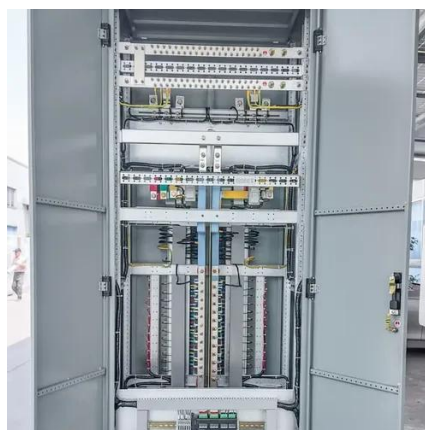

Communication , Definition, Types, Examples, & Facts , Britannica

Communication, the exchange of meanings between individuals through a common system of symbols. This article treats the functions, types, and psychology of ...