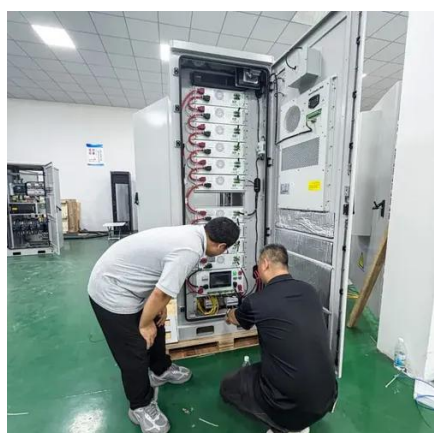

Welcome to GESS