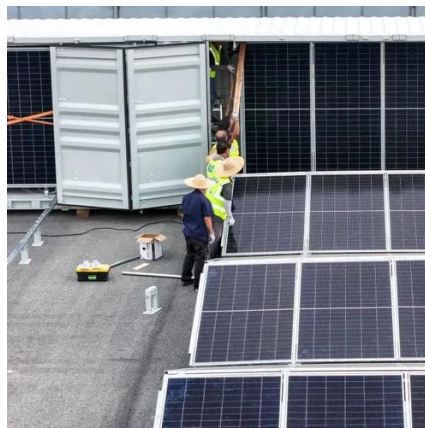

How I turned a shipping container into a solar off-grid charging

This could power a tiny home or other small off-grid setup like a hunting cabin. For me though, I'll start with just keeping my electric tractors and motorcycles charged!