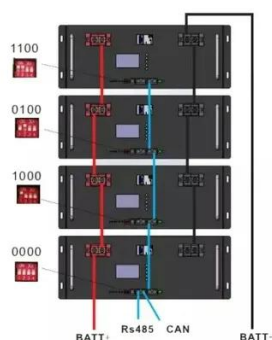

### [Enable or Disable Control Panel and Settings in Windows 10](#)

The Control Panel includes some additional settings that you might use less often, such as customizing the desktop. This tutorial will show you how to enable or disable access ...