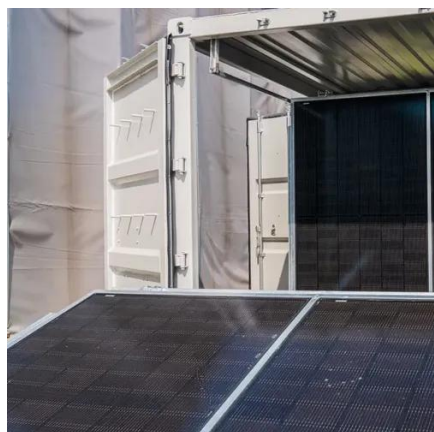

[Telecommunication Towers in Dubai: Future-Ready Networks](#)

This article explores the advanced tower infrastructure of Dubai, the unique challenges of its urban landscape, and its role as a leader in global connectivity.