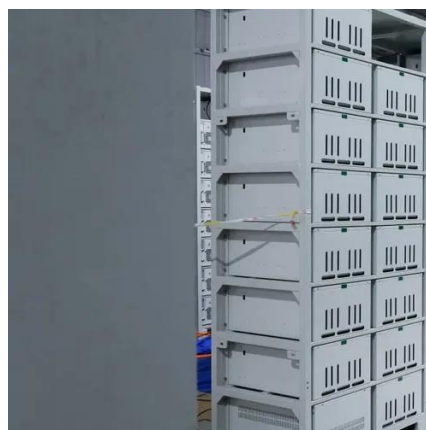

Berg

The E2S2 lightweight expandable shelter from Berg can be fully integrated with electrical, plumbing, communication, and security support. Get a quote today.