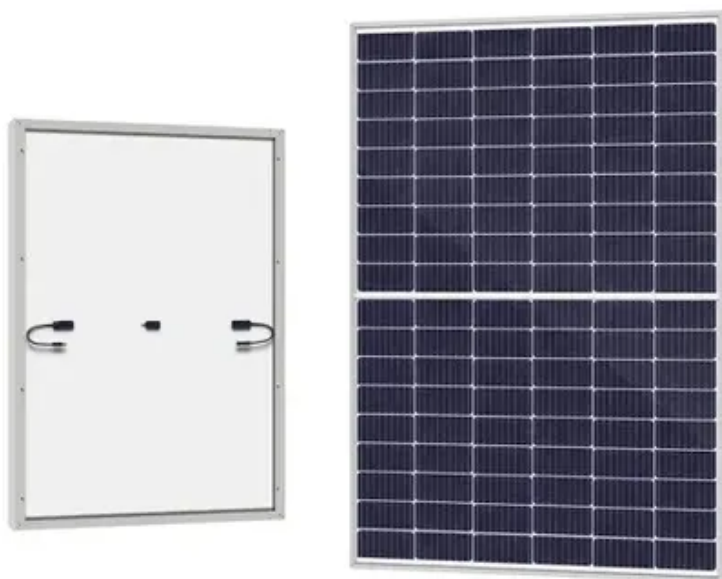

Expandable Folding Container for Emergency Command

Overview

The Mobile Expandable Container System (MECS) is a versatile, rapidly deployable rigid-walled shelter system designed to meet the critical needs of both emergency services and military personnel in demanding environments.

The Mobile Expandable Container System (MECS) is a versatile, rapidly deployable rigid-walled shelter system designed to meet the critical needs of both emergency services and military personnel in demanding environments.

The Mobile Expandable Container System (MECS) is a versatile, rapidly deployable rigid-walled shelter system designed to meet the critical needs of both emergency services and military personnel in demanding environments. This expandable container solution offers a flexible, customizable space that.

The Tactical Redeployable Expanding Container Capability (TRECC)-an extended-height portable shelter that expands in width for ultimate flexibility-is designed for efficient transportation, rapid deployment, and easy set up. The TRECC is manufactured in a range of sizes to suit the exact.