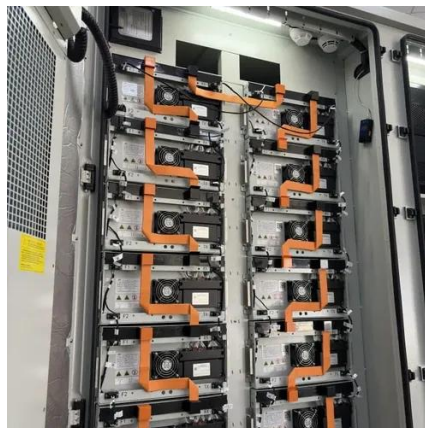

FORTS fold-out shelters have broken new ground in the rapid deployment of portable buildings and modular command centers. They expand from a shipping footprint of 1/6th their ...

Weatherhaven

The Tactical Redeployable Expanding Container Capability (TRECC)-an extended-height portable shelter that expands in width for ultimate flexibility-is designed for efficient transportation, rapid ...

Emergency Pack Container Shelters for Rapid Relief , Prodigy

Discover fast-deploying, weather-resistant emergency shelters built for crisis response. Modular design, easy assembly, and adaptable for medical or refugee use.