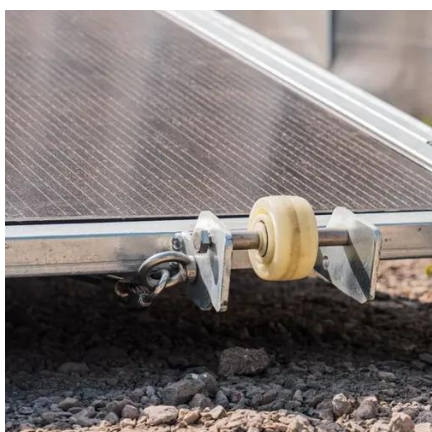

[Standard Mobile Lockers for Fire & EMS](#)

In addition to all the incredible amenities included in the station design, firefighters are able to properly dry and store their PPE with GearGrid's Standard Wall Mount and Mobile Lockers. ...