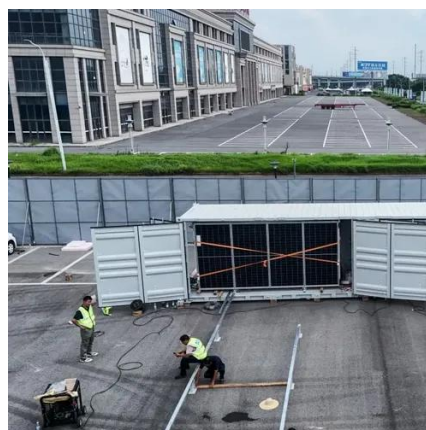

How big is a 300W solar panel?

A standard 300W solar panel typically measures around 65 inches (165 cm / 5.4 feet) in length and 39 inches (99 cm / 3.7 feet) in width, with a depth of 1.4 inches (3.5 cm / ...

[300 Watts Solar Panel: The Complete Buying Guide [2025]](#)

A 300-watt solar panel can produce up to 300 watts of power under ideal conditions, such as direct sunlight and optimal temperature. However, the amount of power a ...