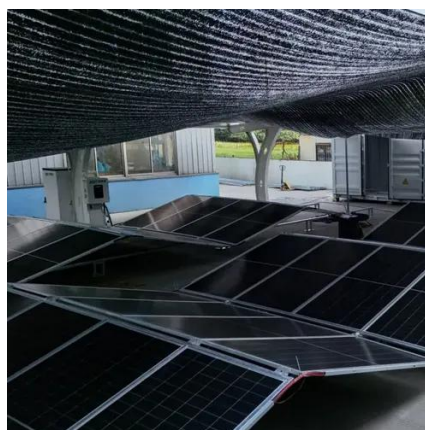

[Hamburg State Opera , BIG , Bjarke Ingels Group](#)

Shaped by the movement of the water, the surrounding park is designed by BIG Landscape and manages storm surges through sloping terraces, vegetated dunes, and wetland gardens that ...

[Freedom Plaza , BIG , Bjarke Ingels Group](#)

Freedom Plaza will extend BIG's contribution to New York City's waterfront, alongside adjacent coastal projects that include the East Side Coastal Resiliency project, the Battery Park City ...