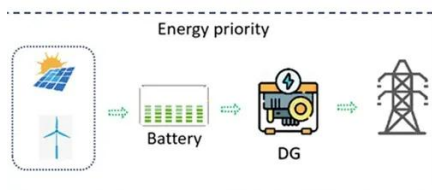

[12V 5000 Watt Pure Sine Wave Inverter](#)

Intelligent cooling fan in 12V pure sine wave inverter ensures quieter operation compared to traditional fan, enhancing user comfort. It contributes to environmental sustainability by ...

[5000W 12V 24V 48V Dc Ac 110V 220V Pure sine wave power ...](#)

WHP series inverter is WEHO pure sine wave power inverter, fully containing 300W-6000W. It can convert 12V/24V/48V DC from dedicated batteries or DC outlets in vehicles or boats into ...

[5000W Pure Sine Wave Power Inverter for Homes DC to AC ...](#)

Simply plug in the 12V/24V/48V/60V/72V battery to power the device at home or outdoors to deal with emergencies, hurricanes, storms and power outages, suitable for RV, ...