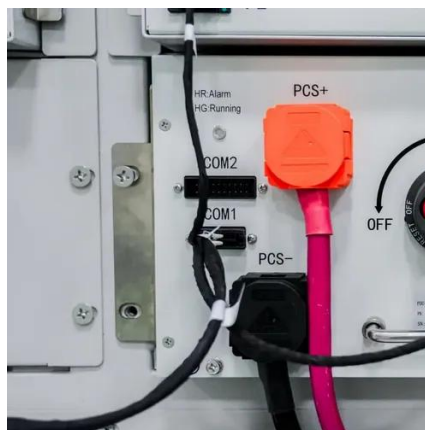

OUTDOOR COMMUNICATION CABINETS AND POWER ...

For residential outdoor outlets, the typical voltage is either 120V or 240V, depending on the appliances or equipment connected. Ensure that the wire you select can handle the expected ...