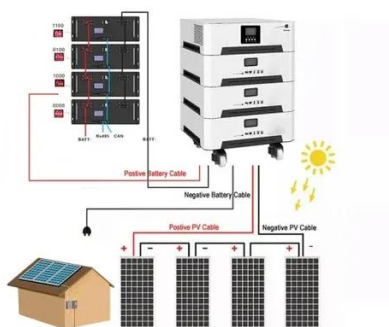

Alexander Graham Bell , The Telecommunications History Group, ...

In June, Bell demonstrated the telephone for Sir William Thomson (Baron Kelvin) and Emperor Pedro II of Brazil at the Centennial Exhibition in Philadelphia. On July 9, 1877, Bell, Hubbard, ...

How to install the wireless outdoor base station AP energy ...

When fixing the AP onto a cabinet or rack (referred to as cabinet in the following descriptions) with mounting brackets, ensure that the mounting brackets are kept in a horizontal line in the ...

The Ultimate Guide to Energy Storage Cabinet Installation Steps ...

You've just unboxed your shiny new energy storage cabinet, and suddenly realize it's about as easy to assemble as IKEA furniture without the pictograms. This guide is your lifesaver if you're:

[Step-by-Step Outdoor Access Point Installation Guide](#)