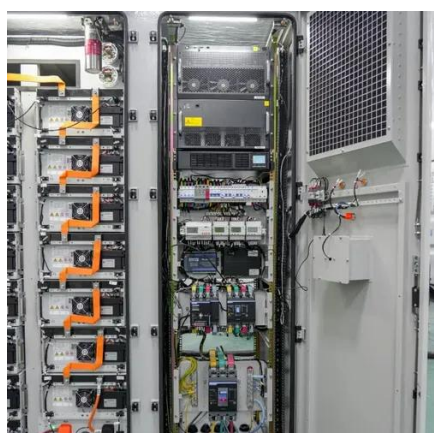

[Huawei SUN2000-20K-MB0 20.0 kW Hybrid Inverter](#)

The new MB0 series of three-phase Huawei SUN2000 inverters seamlessly connects to the smaller M1 series with power classes from 12 to 25 kW and serves as an interface for your ...