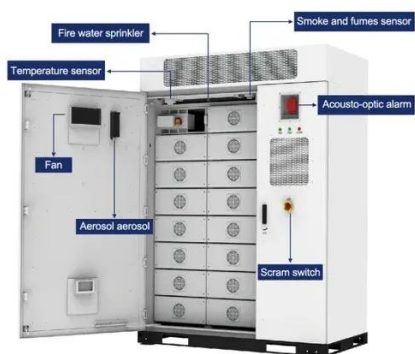

How about Huawei's mobile energy storage power supply