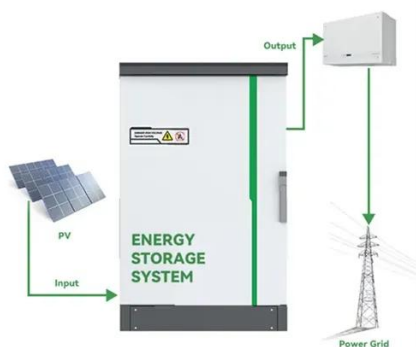

Huawei Battery Storage System: Powering a Sustainable Energy ...

Unlike conventional storage solutions, Huawei's system employs Smart String Technology that increases energy yield by 15% while extending battery lifespan. A modular design allows ...

Smart Power Supply & Uninterruptible Power Supply

Explore smart power supply solutions with uninterruptible power supply (UPS) systems, including modular and integrated UPS, ensuring reliable backup power for data centers.

Huawei: Smart energy storage systems offer home ...

Power-M is Huawei's advanced digital backup power solution, designed to meet the power supply needs of modern homes. The all-in ...

LISBON INTEGRATED ENERGY STORAGE POWER STATION