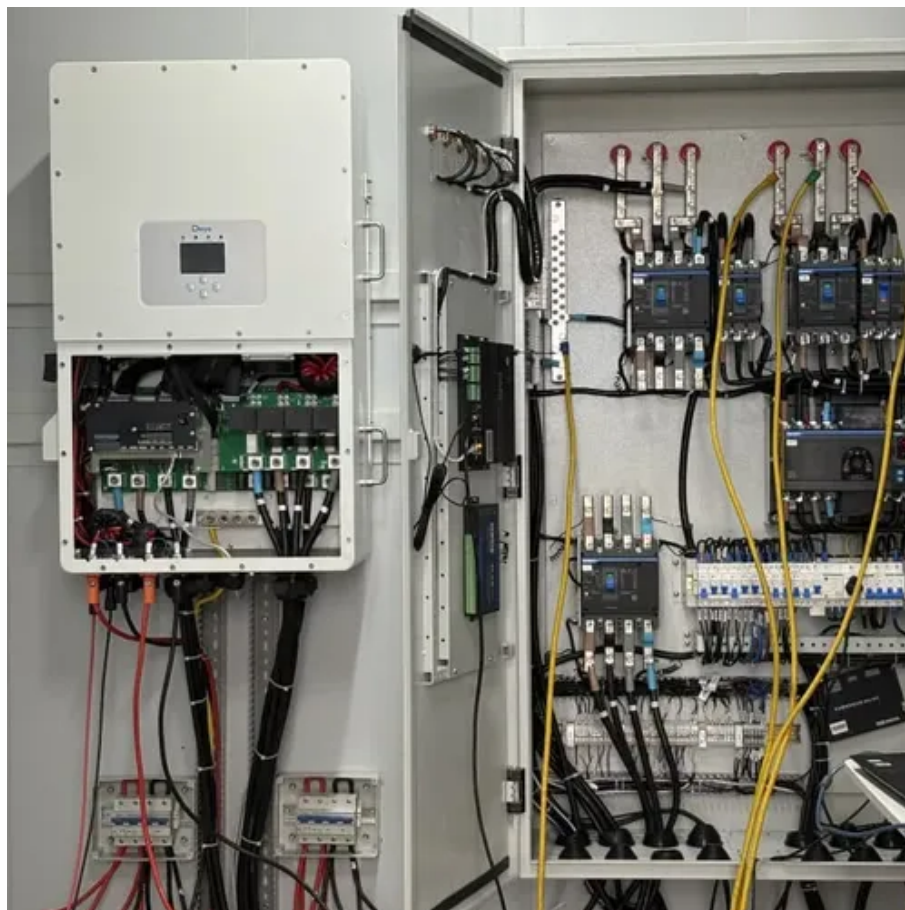

Inverter supporting battery