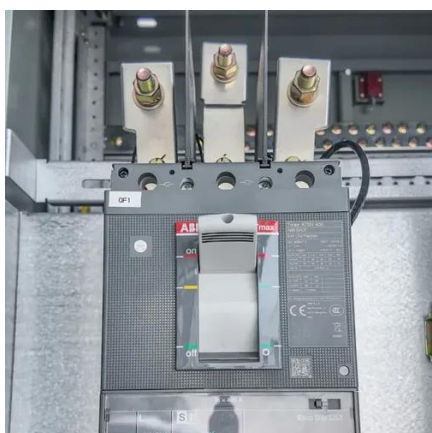

Juba Personal Inverter Manufacturer Quote