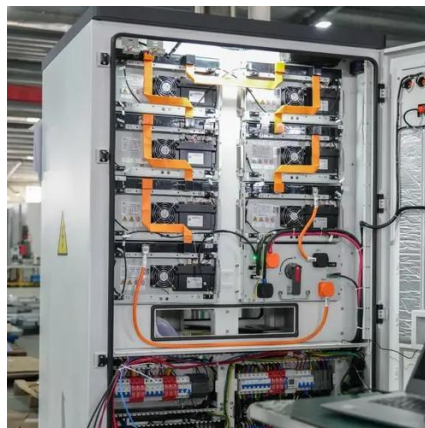

JUBA Small Portable Mini Inverter Stick Manual Metal Arc MMA Welding Inverter Machine 120 Amp 140 Amp 160 A 180A 200A 250A 300A offers 1-year warranty, 50/60 HZ pulse frequency, ...