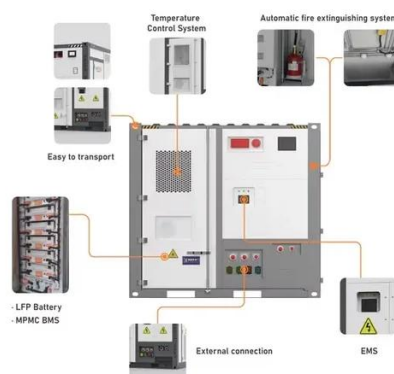

[Zhejiang Juba Mechanical & Electrical Co., Ltd.](#)

It is a comprehensive welding equipment manufacturer integrating R& D, design and manufacturing. We specialize in the production of high-quality welding equipment, where the ...