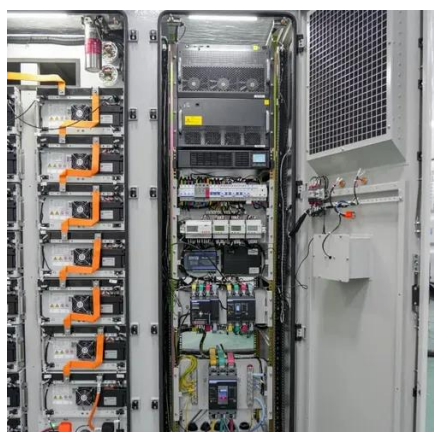

KSB-S

KSB-S Safety Breaker is a MCB or MCCB that is enclosed in a flame-retardant, impact-resistant plastic enclosure. It is used for indoor applications and is applicable for RCBO, plug-in, and ...

[KOTEN SAFETY BREAKER FOR SALE IN PORTUGAL](#)

It is built with 100% pure cold-rolled copper busbars to ensure better continuity and safety in continuous connections. It is available in 4 to 24 branches for both surface and flush ...

[Koten safety breaker for sale in portugal](#)