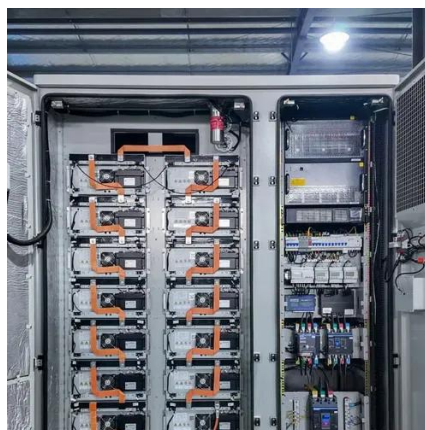

Designed to prevent overloads, short circuits, and electrical faults, this safety breaker ensures safe and efficient operation in residential, commercial, and industrial applications.