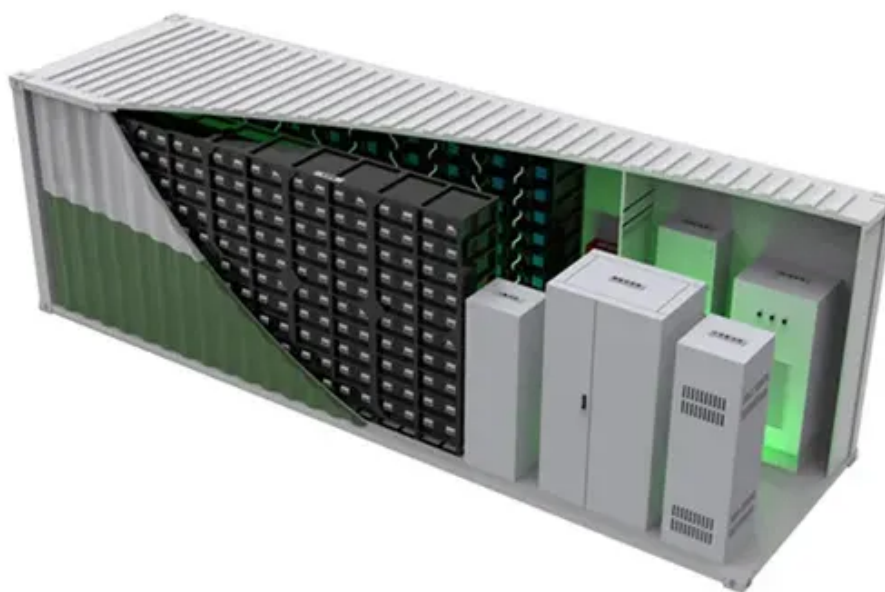

Lobamba s latest off-solar container grid inverter

Lobamba s latest off-solar container grid inverter

Solar Options

Many customers explore off grid solutions due to the simplicity and maneuverability of our containers. As long as a truck can get to the plot of land, we can drop your container. Now you ...

In short, you can indeed run power to a container - either by extending a line from the grid or by turning the container itself into a mini power station using solar panels.

[Lobamba Containerized Energy Storage Tank Supply: ...](#)

Intech Energy Container

The Intech Energy Container -- or ECON -- is a modular, pre-configured off-grid power solution. It combines solar PV, battery storage, inverters, and energy management in a rugged container.

LOBAMBA ENERGY STORAGE HYDROPOWER PROJECT, LLSE CONTAINERS

LLSE CONTAINERS specializes in solar batteries, lithium batteries, 20ft/40ft container energy storage systems, non-standard custom energy storage solutions, photovoltaic containers, ...