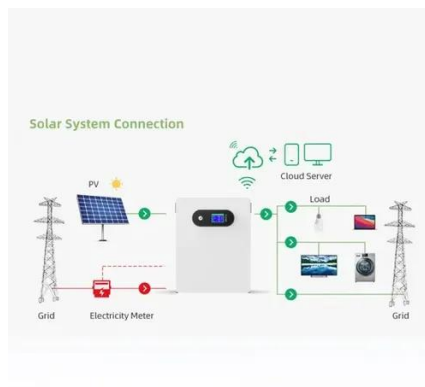

To meet the 2025 renewable energy goal, Taipower plans to build 160 MW of energy storage at its sites, with the Longtan UHV substation energy storage system being the largest of all.